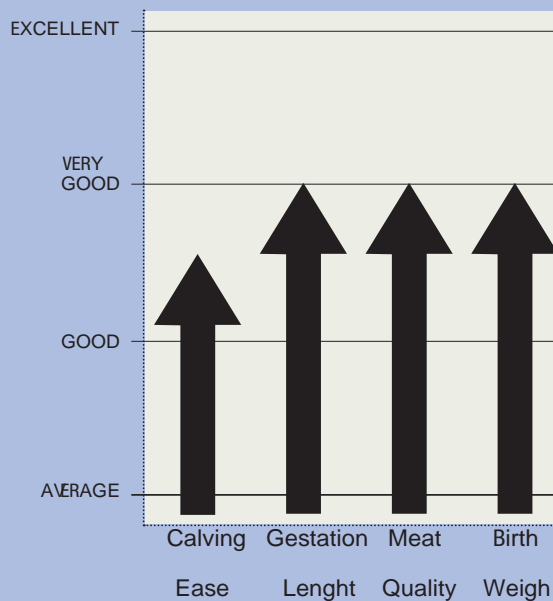

Rare

BE000556777090 - RARE DU HOME - BORN 10/02/2016

ATTRIBUT DU FOND DE BOIS
(IMPERIAL x CALIMERO)

LADY DU HOME
(LOUBARD)

HOUSSE DU HOME
(DELURE)

Intermizoo[®]

RARE IS ONE OF THE NEW GENERATION PROVEN BULLS OF INTERMIZOO. HE IS CHARACTERIZED BY GOOD CALVINGEASE AND GOOD CONFORMATION OF CALVES.

RELIABILITY 90%
DATA SOURCE **INTERMIZOO**