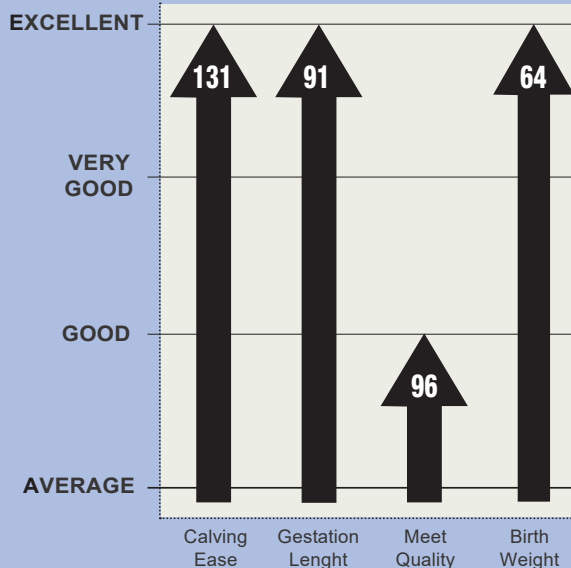

Expression

NL000898158058 - EXPRESSION VAN DE PLASHOEVE - BORN 26/05/2019

UGO VAN BOSZICHT
(UBIDET x INDIEN)

ELKE 30 V.D. PLASHOEVE
(**UNICUS V. PHAENOCRYST**)

ELKE 16 V.D. PLASHOEVE
(**DANDY DU TILLEUL**)

Intermizoo[®]

ELK 33 V.D. PLASHOEVE - from the family of EXPRESSION

EXPRESSION COMES FROM THE SAME FAMILY OF *DORUS E ELK 41*. HIS SIRE IS *UGO VAN BOSZICHT*, A WELL-KNOW PROVEN BULL. HE IS CHARACTERIZED BY GOOD CALVING EASE AND EXCELLENT GROWTH CAPACITY.

RELIABILITY 70%
DATA SOURCE: CRV OLAND

BELGIAN BLUE