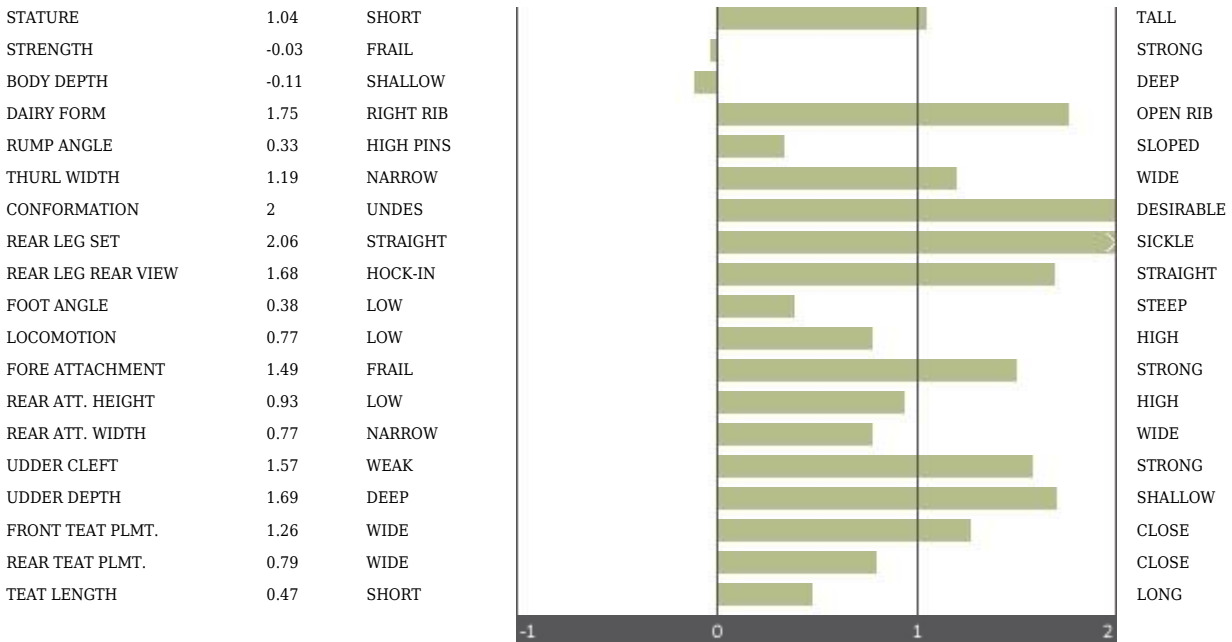

Rialto

CAMPOGALLO RIALTO

ET TL
 HH1F HH2F HH3F HH4F HH5F HH6F
 IT024990443494 - NAAB 198HO01984 - aAa: **243615**

GALAXY x PRINCE x LAUDAN

1st Dam: CAMPOGALLO PRINCE ISCHI VG 86

2nd Dam: CAMPOGALLO SIMONA ET EX 90

Last update: 2021 April

GPFT: +2651		IES: +203		ICS-PR: -266	
Production		Conformation		Management Traits	
Milk	+645	Type	+0,93	Sire calving ease	102
Pr. %	+0,09	Udder comp.	+1,42	Daughter calving ease	102
Pr. kg	+33	Feet & Legs comp.	+0,36	Milking speed	92
Fat %	+0,16	Rel. %	86	SCS	100
Fat kg	+41	Milk qualities		Udder health	98
Daughters	109			Longevity	103
Herds	75	K - casein	AA	Fertility	94
Rel. %	93	Beta Casein	A1A2	Feed Efficiency Index (PFE)	104
		Beta - Lactoglobulin	BB	BCS	94
		Pro Caseus	100	Grazing	100

LINEAR TRAITS

GTPI +2110

NET MERIT \$ +98

USA PROOF