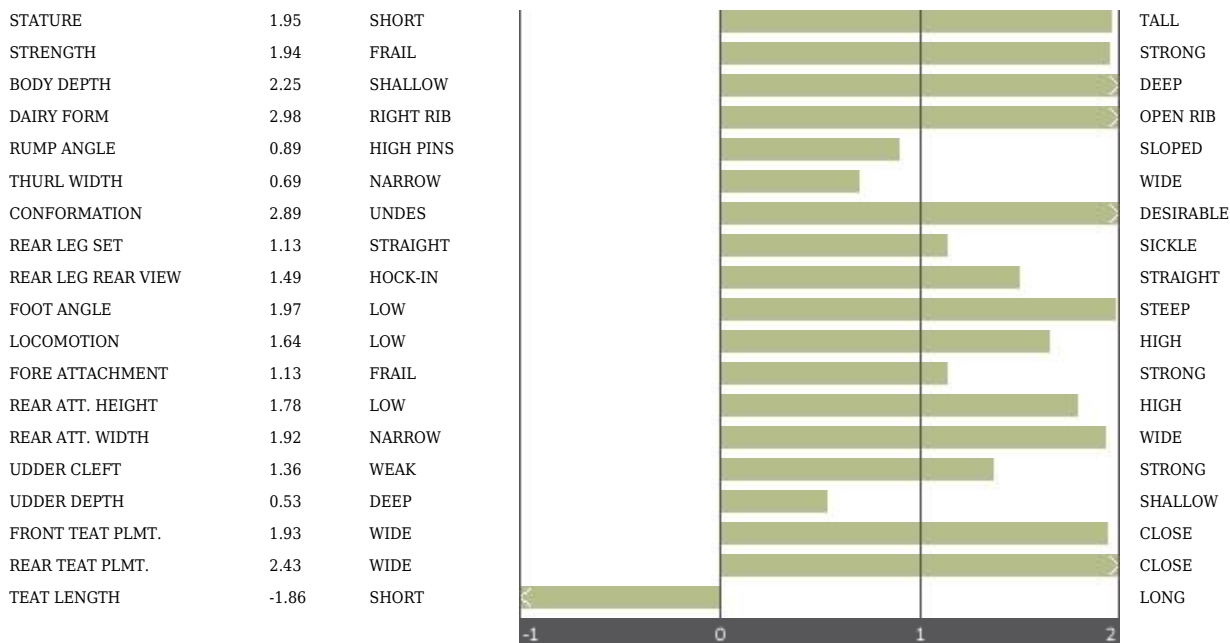

Champagne

SNOWBIZ CHAMPAGNE

TL TV TY CF TM

HH1F HH2F HH3C HH4F HH5F HH6F

NL000761401003 - NAAB 198HO01978 - aAa: **315426**

SUPERSIRE x SNOWMAN x SHOTTLE

1st Dam: MS CHASSITY SNOW CARRIE-ET **VG 88**

2nd Dam: REGANCREST CHASSITY ET TY TL **EX 92**

STRONG POINTS: Milk, type, conformation, showtype.

USE ON: Goldsun, Sparkling, Parocas, Ventus, Mascalse, Mincio, Midnight, Eudon, Mccutchen, Sid.

Last update: 2021 August

GPFT: +2993		IES: +334		ICS-PR: -54	
Production		Conformation		Management Traits	
Milk	+1093	Type	+1,75	Sire calving ease	107
Pr. %	+0,04	Udder comp.	+1,27	Daughter calving ease	105
Pr. kg	+41	Feet & Legs comp.	+1,34	Milking speed	105
Fat %	+0,20	Rel. %	94	SCS	101
Fat kg	+64	Milk qualities		Udder health	96
Daughters	467			Longevity	102
Herds	194	K - casein	BE	Fertility	97
Rel. %	98	Beta Casein	A1A1	Feed Efficiency Index (PFE)	105
		Beta - Lactoglobulin	AB	BCS	95
		Pro Caseus	102	Grazing	103

LINEAR TRAITS

GTPI +2300

NET MERIT \$ +246

USA PROOF