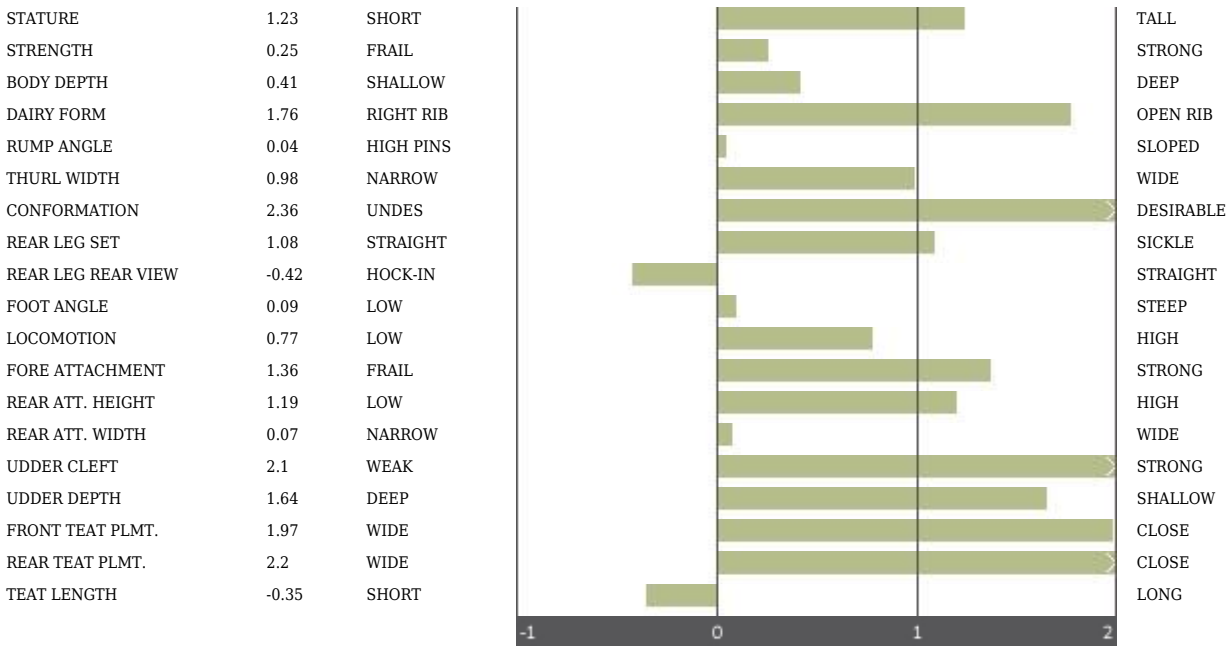

## FROM THE POPSY FAMILY: B-CASEIN A2A2

**STRONG POINTS:** Production, udder, feet and legs, SCS, daughter fertility.

**USE ON:** Duko, Prince, Parocas, Twsit, Mincio, Fibrax, Ralstorm, Eudon, Jeeves, Million, Levi, Epic.

Last update: 2020 December

GPFT: +3566		IES: +886		ICS-PR: +824	
Production		Conformation		Management Traits	
Milk	+1327	Type	+0,95	Sire calving ease	100
Pr. %	-0,07	Udder comp.	+1,66	Daughter calving ease	106
Pr. kg	+37	Feet & Legs comp.	-0,04	Milking speed	97
Fat %	+0,22	Rel. %	95	SCS	110
Fat kg	+74	<b>Milk qualities</b>		Udder health	107
Daughters	873	K - casein	AB	Longevity	117
Herds	294	Beta Casein	A2A2	Fertility	108
Rel. %	98	Beta - Lactoglobulin	AB	Feed Efficiency Index (PFE)	95
		Cheese aptitude index	101	BCS	95
				Grazing	109

## LINEAR TRAITS

GTPI +2408

NET MERIT \$ +351

USA PROOF