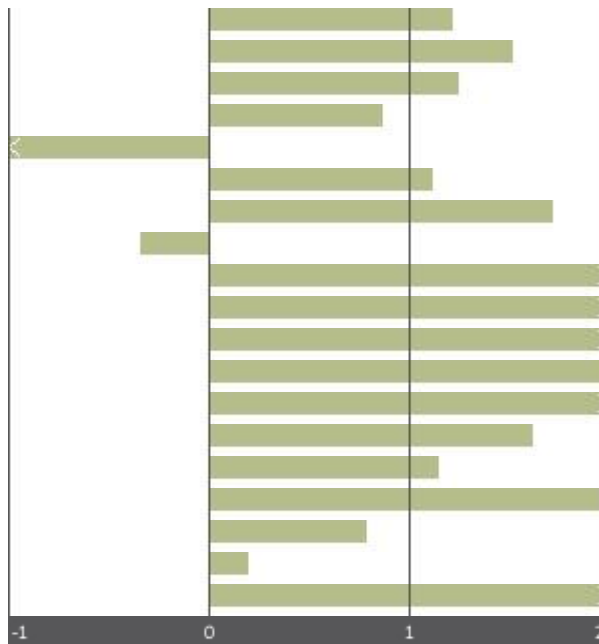

Comedy

KNS COMEDY

TL TV TY CD
 HH1F HH2F HH3F HH4F HH5F HH6F
 DE000357640700 - NAAB 198HO02038 - aAa: **135246**

COMMANDER x EPIC x MAN-OMAN

1st Dam: KNS REALITY VG 86

2nd Dam: KNS RENDEZVOUS ET PF VG 85

INCREDIBLY COMPLETE AND EASY TO USE! [Link to daughters video](#)

Last update: 2021 April

GPFT: +3836		IES: +856		ICS-PR: +756	
Production		Conformation		Management Traits	
Milk	+1471	Type	+1,39	Sire calving ease	100
Pr. %	+0,15	Udder comp.	+1,61	Daughter calving ease	105
Pr. kg	+68	Feet & Legs comp.	+2,92	Milking speed	107
Fat %	+0,06	Rel. %	95	SCS	107
Fat kg	+64	Milk qualities		Udder health	101
Daughters	896			Longevity	108
Herds	300	K - casein	BB	Fertility	102
Rel. %	98	Beta Casein	A2A2	Feed Efficiency Index (PFE)	102
		Beta - Lactoglobulin	AB	BCS	100
		Pro Caseus	105	Grazing	110

LINEAR TRAITS

STATURE	1.21	SHORT		TALL
STRENGTH	1.51	FRAIL		STRONG
BODY DEPTH	1.24	SHALLOW		DEEP
DAIRY FORM	0.86	RIGHT RIB		OPEN RIB
RUMP ANGLE	-2.4	HIGH PINS		SLOPED
THURL WIDTH	1.11	NARROW		WIDE
CONFORMATION	1.71	UNDES		DESIRABLE
REAR LEG SET	-0.34	STRAIGHT		SICKLE
REAR LEG REAR VIEW	2.48	HOCK-IN		STRAIGHT
FOOT ANGLE	2.23	LOW		STEEP
LOCOMOTION	3.25	LOW		HIGH
FORE ATTACHMENT	1.98	FRAIL		STRONG
REAR ATT. HEIGHT	2.1	LOW		HIGH
REAR ATT. WIDTH	1.61	NARROW		WIDE
UDDER CLEFT	1.14	WEAK		STRONG
UDDER DEPTH	1.95	DEEP		SHALLOW
FRONT TEAT PLMT.	0.78	WIDE		CLOSE
REAR TEAT PLMT.	0.19	WIDE		CLOSE
TEAT LENGTH	2.12	SHORT		LONG