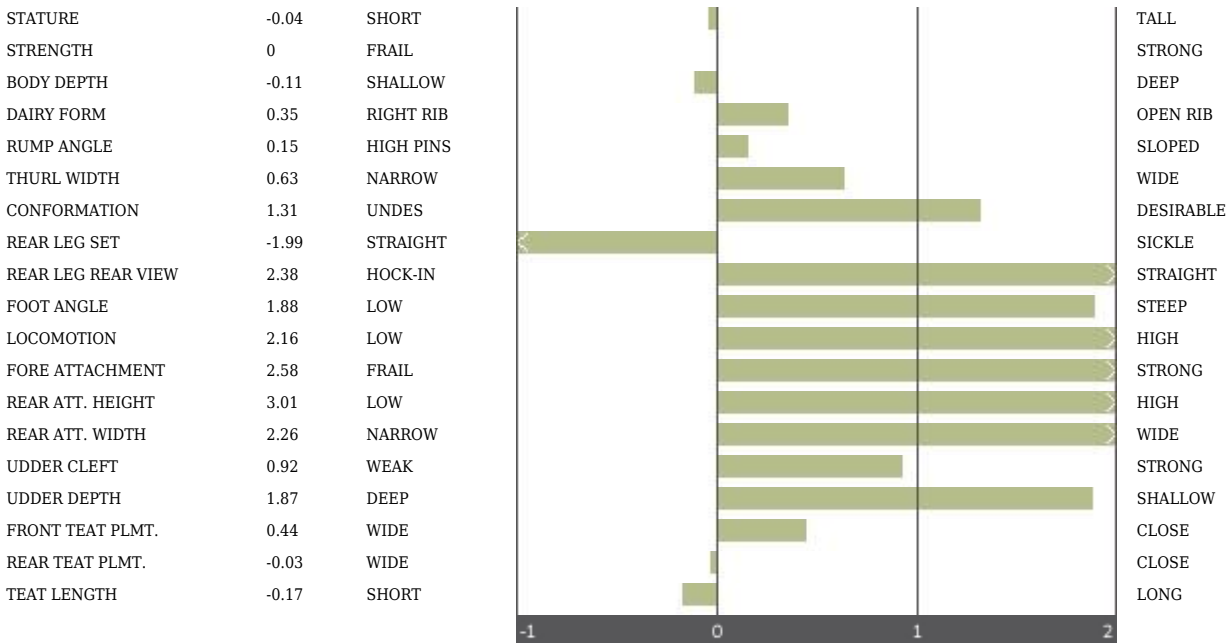

Last update: 2021 April

GPFT: +4144		IES: +1142		ICS-PR: +890	
Production		Conformation		Management Traits	
Milk	+1140	Type	+1,30	Sire calving ease	114
Pr. %	+0,29	Udder comp.	+1,76	Daughter calving ease	104
Pr. kg	+73	Feet & Legs comp.	+2,16	Milking speed	103
Fat %	+0,17	Rel. %	69	SCS	105
Fat kg	+65	<b>Milk qualities</b>		Udder health	107
Daughters	0	K - casein	AA	Longevity	118
Herds	0	Beta Casein	A2A2	Fertility	103
Rel. %	75	Beta - Lactoglobulin	AA	Feed Efficiency Index (PFE)	102
		Pro Caseus	114	BCS	103
				Grazing	106

### LINEAR TRAITS

GTPI +2538

NET MERIT \$ +477

USA PROOF