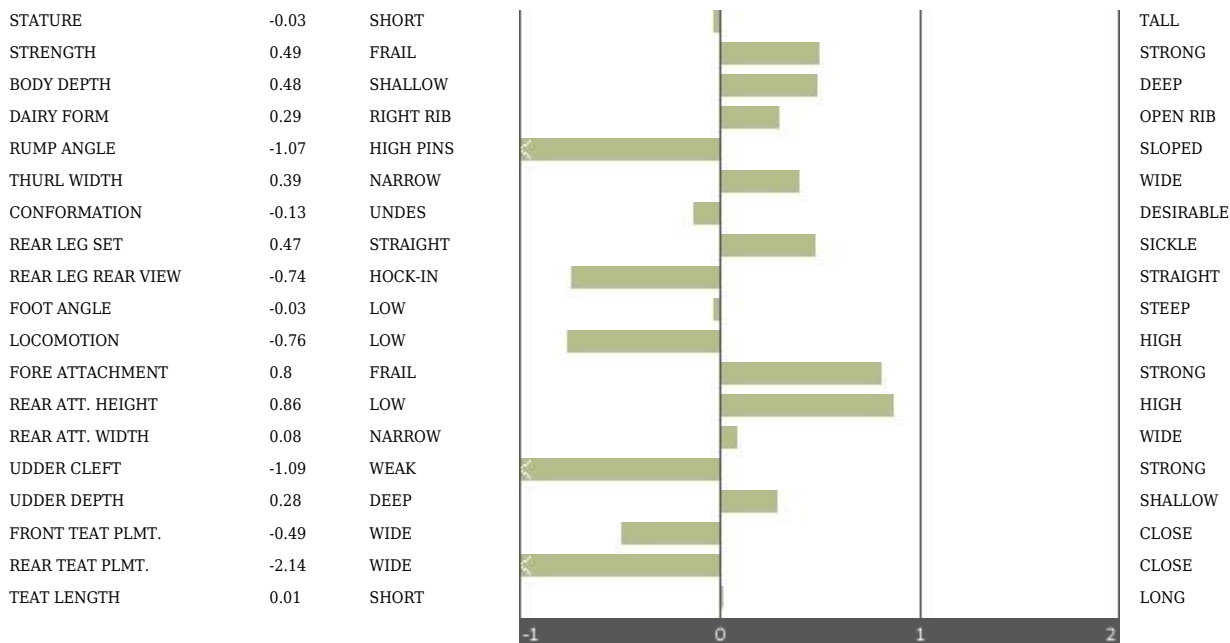

## LINCOLN TV TL TY

DE000356600300 - NAAB N.A. - aAa: **234165**

**BEDFORD x BRONCO x SHOTTLE**

1st Dam: WEU LASVEG

2nd Dam: KELLERCREST SHO LONI ET TV TL EX 92

Last update: 2020 August

GPFT: +2831		IES: +459		ICS-PR: +318	
Production		Conformation		Management Traits	
Milk	+87	Type	+0,16	Sire calving ease	101
Pr. %	+0,14	Udder comp.	+0,06	Daughter calving ease	102
Pr. kg	+19	Feet & Legs comp.	-0,80	Milking speed	97
Fat %	+0,16	Rel. %	78	SCS	112
Fat kg	+22	Milk qualities		Udder health	113
Daughters	73			Longevity	108
Herds	36	K - casein	AB	Fertility	105
Rel. %	89	Beta Casein	n/a	Feed Efficiency Index (PFE)	96
		Beta - Lactoglobulin	n/a	BCS	100
		Cheese aptitude index	n/a	Grazing	106

### LINEAR TRAITS

GTPI n/a

NET MERIT \$ n/a

USA PROOF