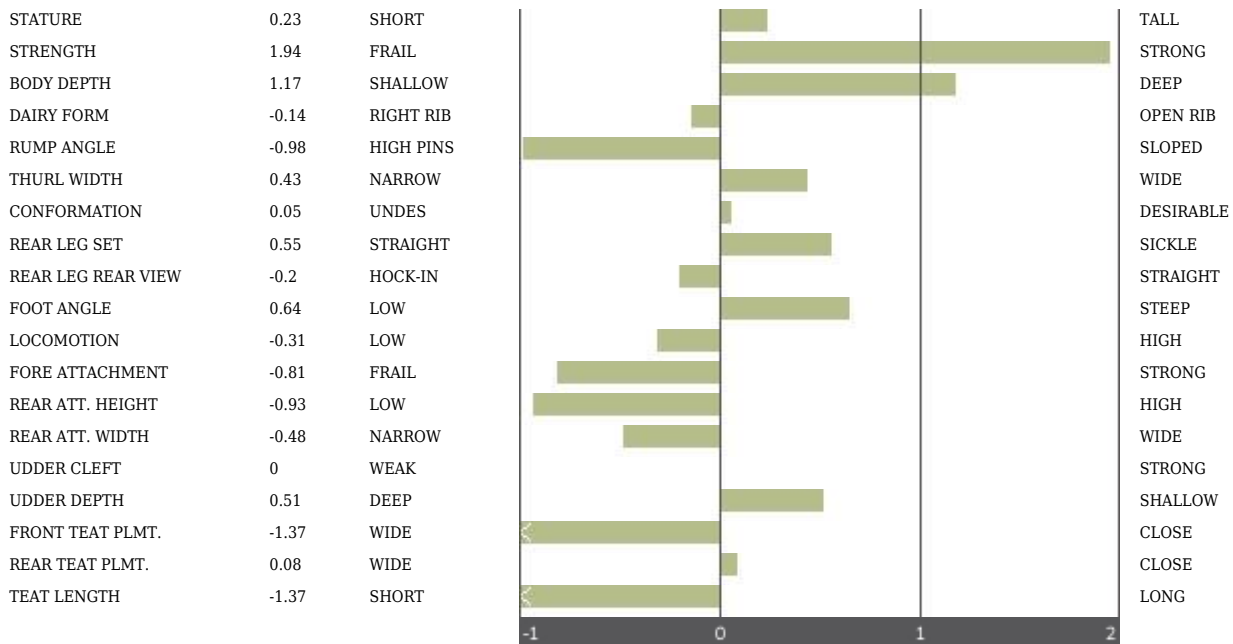

Vodka

ALL.MARGHERITA O-COSMO VODKA

HH1F HH2F HH3F HH4F HH5F HH6F

IT020990750900 - NAAB 198HO00198 - aAa: **135246**

O-COSMOPOLITAN x MAN-OMAN x BAXTER

1st Dam: ALL.MARGHERITA OMAN URKA ET **G+ 82**

2nd Dam: ALL.MARGHERITA BAXTER HELENA **VG 87**

Last update: 2022 April

GPFT: +2402		IES: +166		ICS-PR: -362	
Production		Conformation		Management Traits	
Milk	+113	Type	-0,06	Sire calving ease	103
Pr. %	+0,03	Udder comp.	-0,79	Daughter calving ease	103
Pr. kg	+7	Feet & Legs comp.	-0,28	Milking speed	101
Fat %	+0,09	Rel. %	88	SCS	94
Fat kg	+16	Milk qualities		Udder health	92
Daughters	129			Longevity	100
Herds	96	K - casein	AA	Fertility	107
Rel. %	95	Beta Casein	A2A2	Feed Efficiency Index (PFE)	97
		Beta - Lactoglobulin	n/a	BCS	110
		Pro Caseus	97	Grazing	106

LINEAR TRAITS

GTPI +1955

NET MERIT \$ +49

USA PROOF