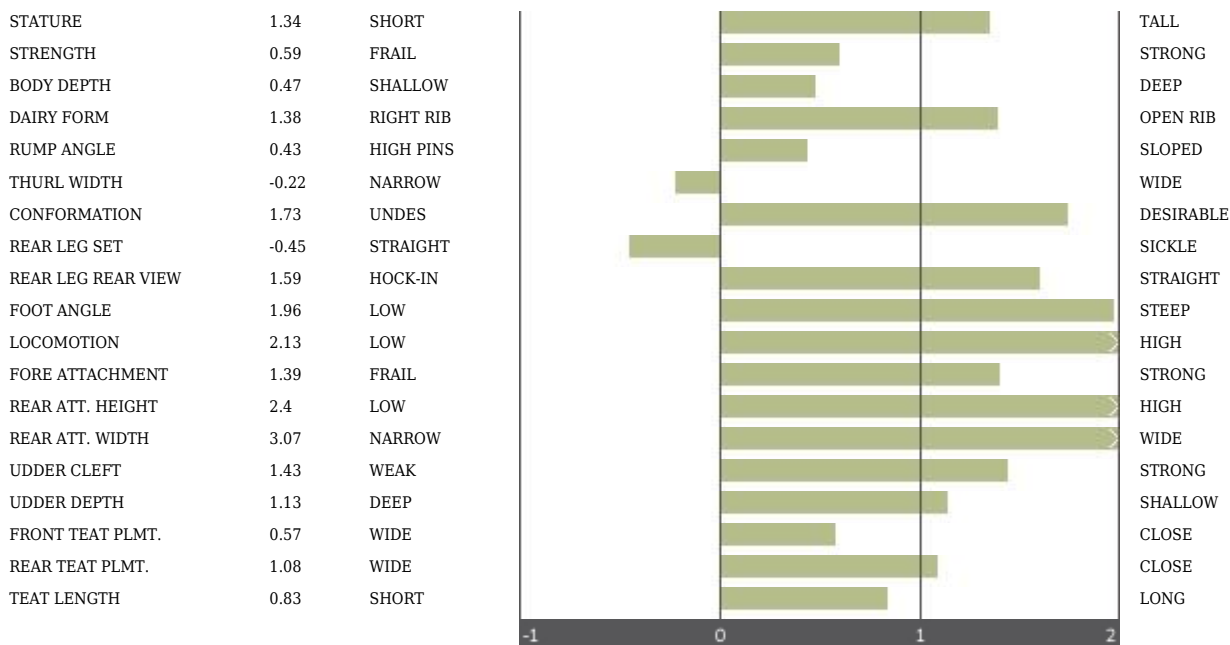

- Well sized cows, high productions. Bull with different aAa: 531.

- USE ON: Kerpen P, Redalert P, Answer P, Prince, Bandicoot, Brasileiro, Glorioso, Leopardo, Rally, Popstar, Poison, Vanhalen, Sound System, Rodanas, Chapeau, Betancur, Mccutchen, Kingboy, Monterey, Spring, Rubicon, Bookem, Doorman, Fortune.

Last update: 2020 April

GPFT: +3748		IES: +908		ICS-PR: +899	
Production		Conformation		Management Traits	
Milk	+2002	Type	+1,23	Sire calving ease	104
Pr. %	+0,01	Udder comp.	+1,36	Daughter calving ease	106
Pr. kg	+68	Feet & Legs comp.	+2,06	Milking speed	103
Fat %	-0,26	Rel. %	86	SCS	108
Fat kg	+45	Milk qualities		Udder health	108
Daughters	284			Longevity	112
Herds	117	K - casein	BE	Fertility	105
Rel. %	93	Beta Casein	A1A2	Feed Efficiency Index (PFE)	103
		Beta - Lactoglobulin	AA	BCS	96
		Cheese aptitude index	100	Grazing	110

LINEAR TRAITS

GTPI +2597

NET MERIT \$ +447

USA PROOF